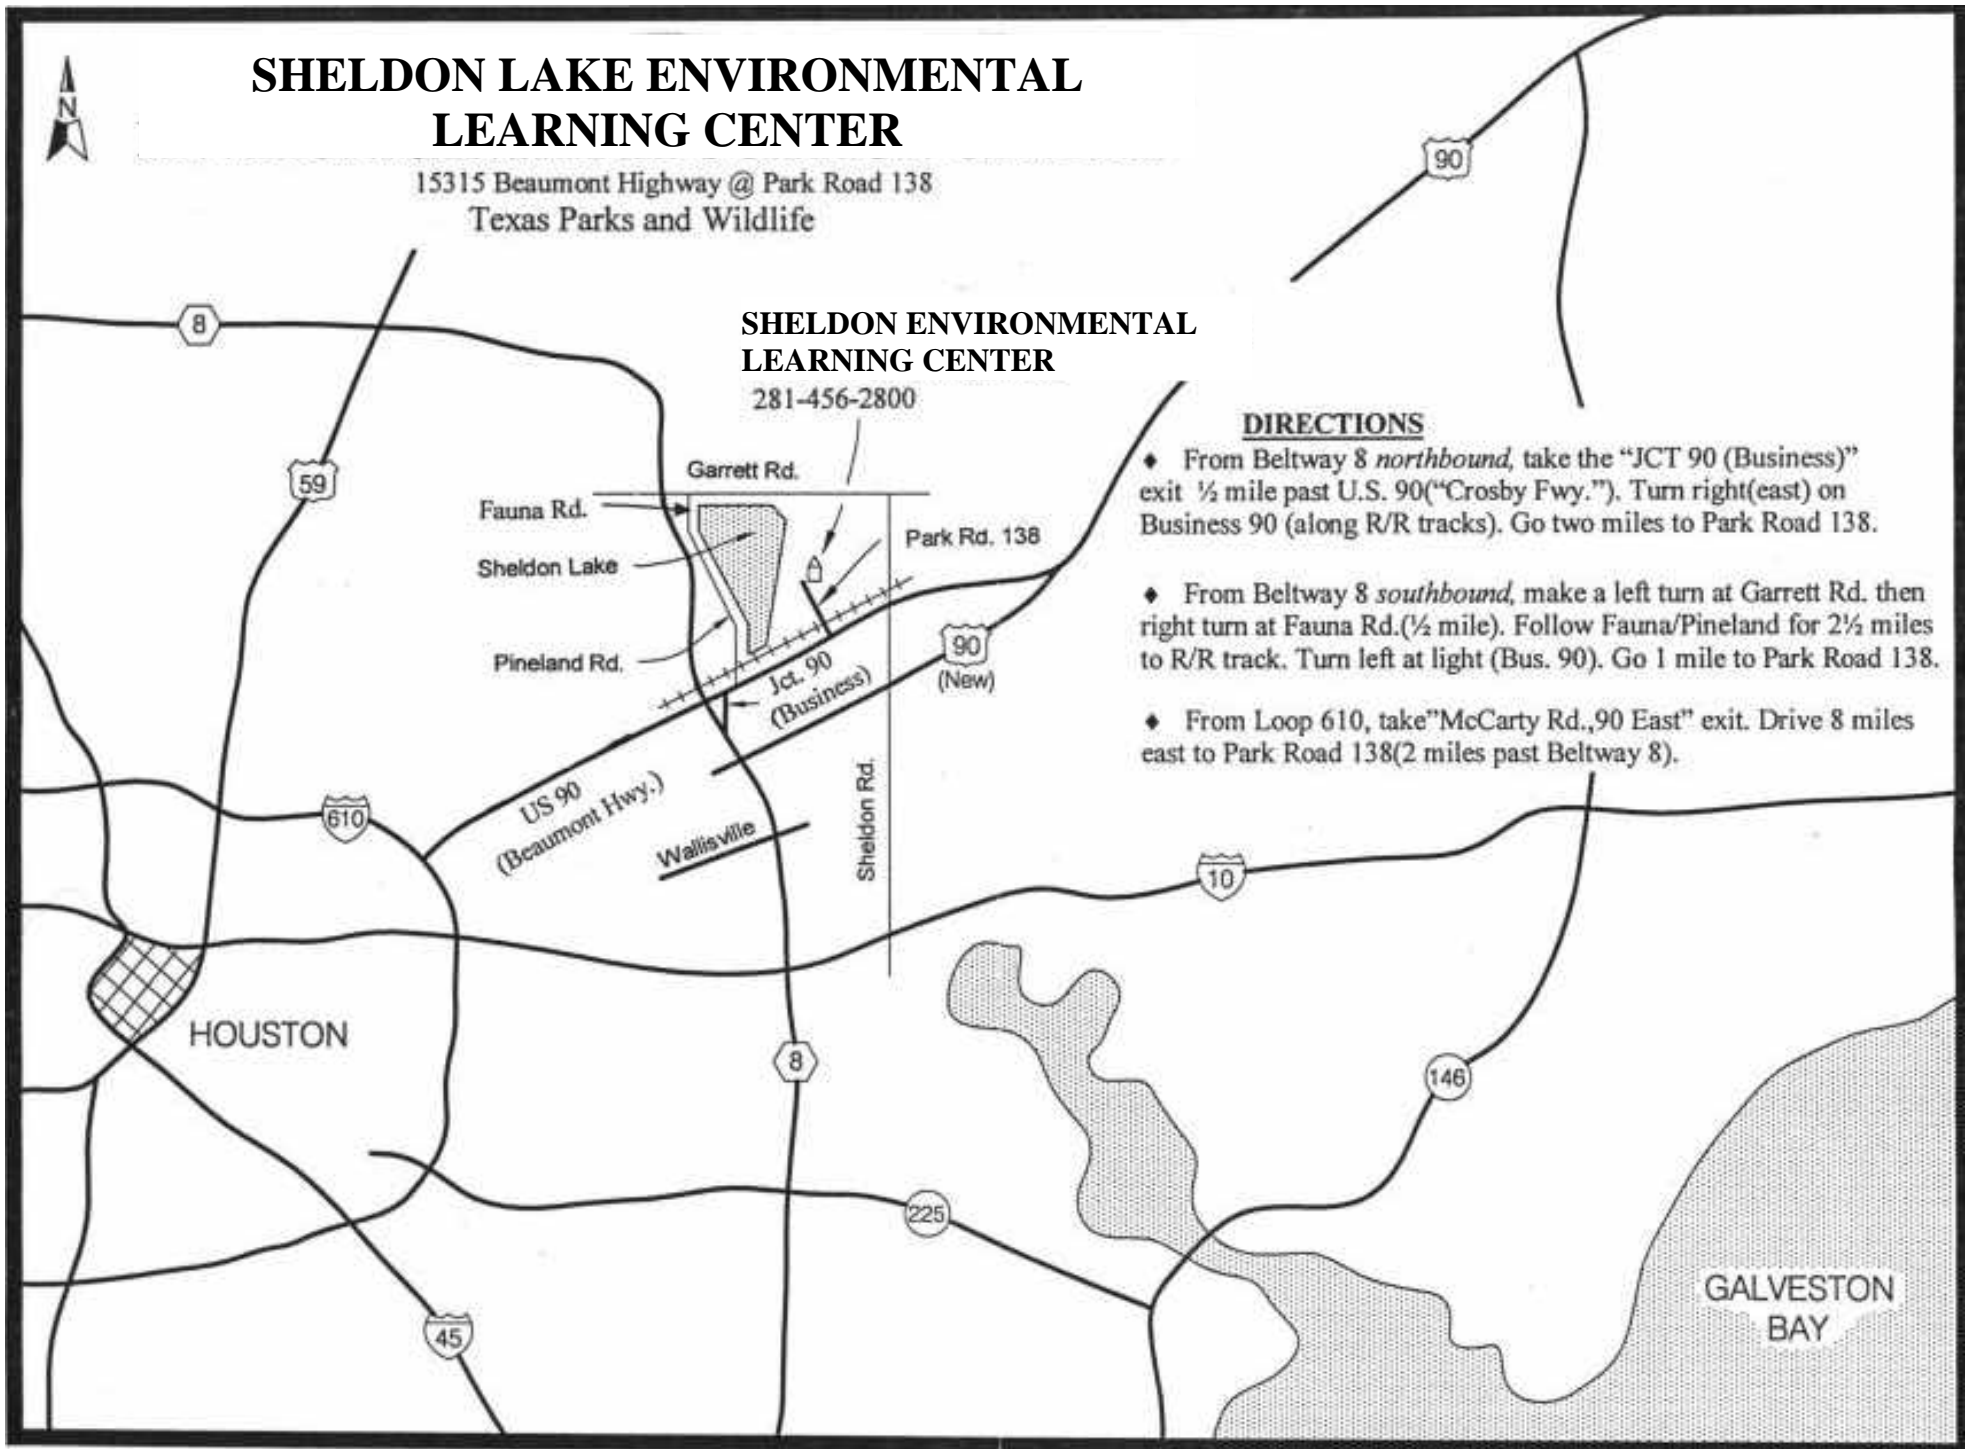

SHELDON LAKE ENVIRONMENTAL LEARNING CENTER

15315 Beaumont Highway @ Park Road 138
Texas Parks and Wildlife

SHELDON ENVIRONMENTAL LEARNING CENTER

281-456-2800

DIRECTIONS

- ◆ From Beltway 8 *northbound*, take the "JCT 90 (Business)" exit ½ mile past U.S. 90 ("Crosby Fwy."). Turn right (east) on Business 90 (along R/R tracks). Go two miles to Park Road 138.
- ◆ From Beltway 8 *southbound*, make a left turn at Garrett Rd. then right turn at Fauna Rd. (½ mile). Follow Fauna/Pineland for 2½ miles to R/R track. Turn left at light (Bus. 90). Go 1 mile to Park Road 138.
- ◆ From Loop 610, take "McCarty Rd., 90 East" exit. Drive 8 miles east to Park Road 138 (2 miles past Beltway 8).

◆ See also pages 457, 417 of the Harris County Key Map, 42nd Edition